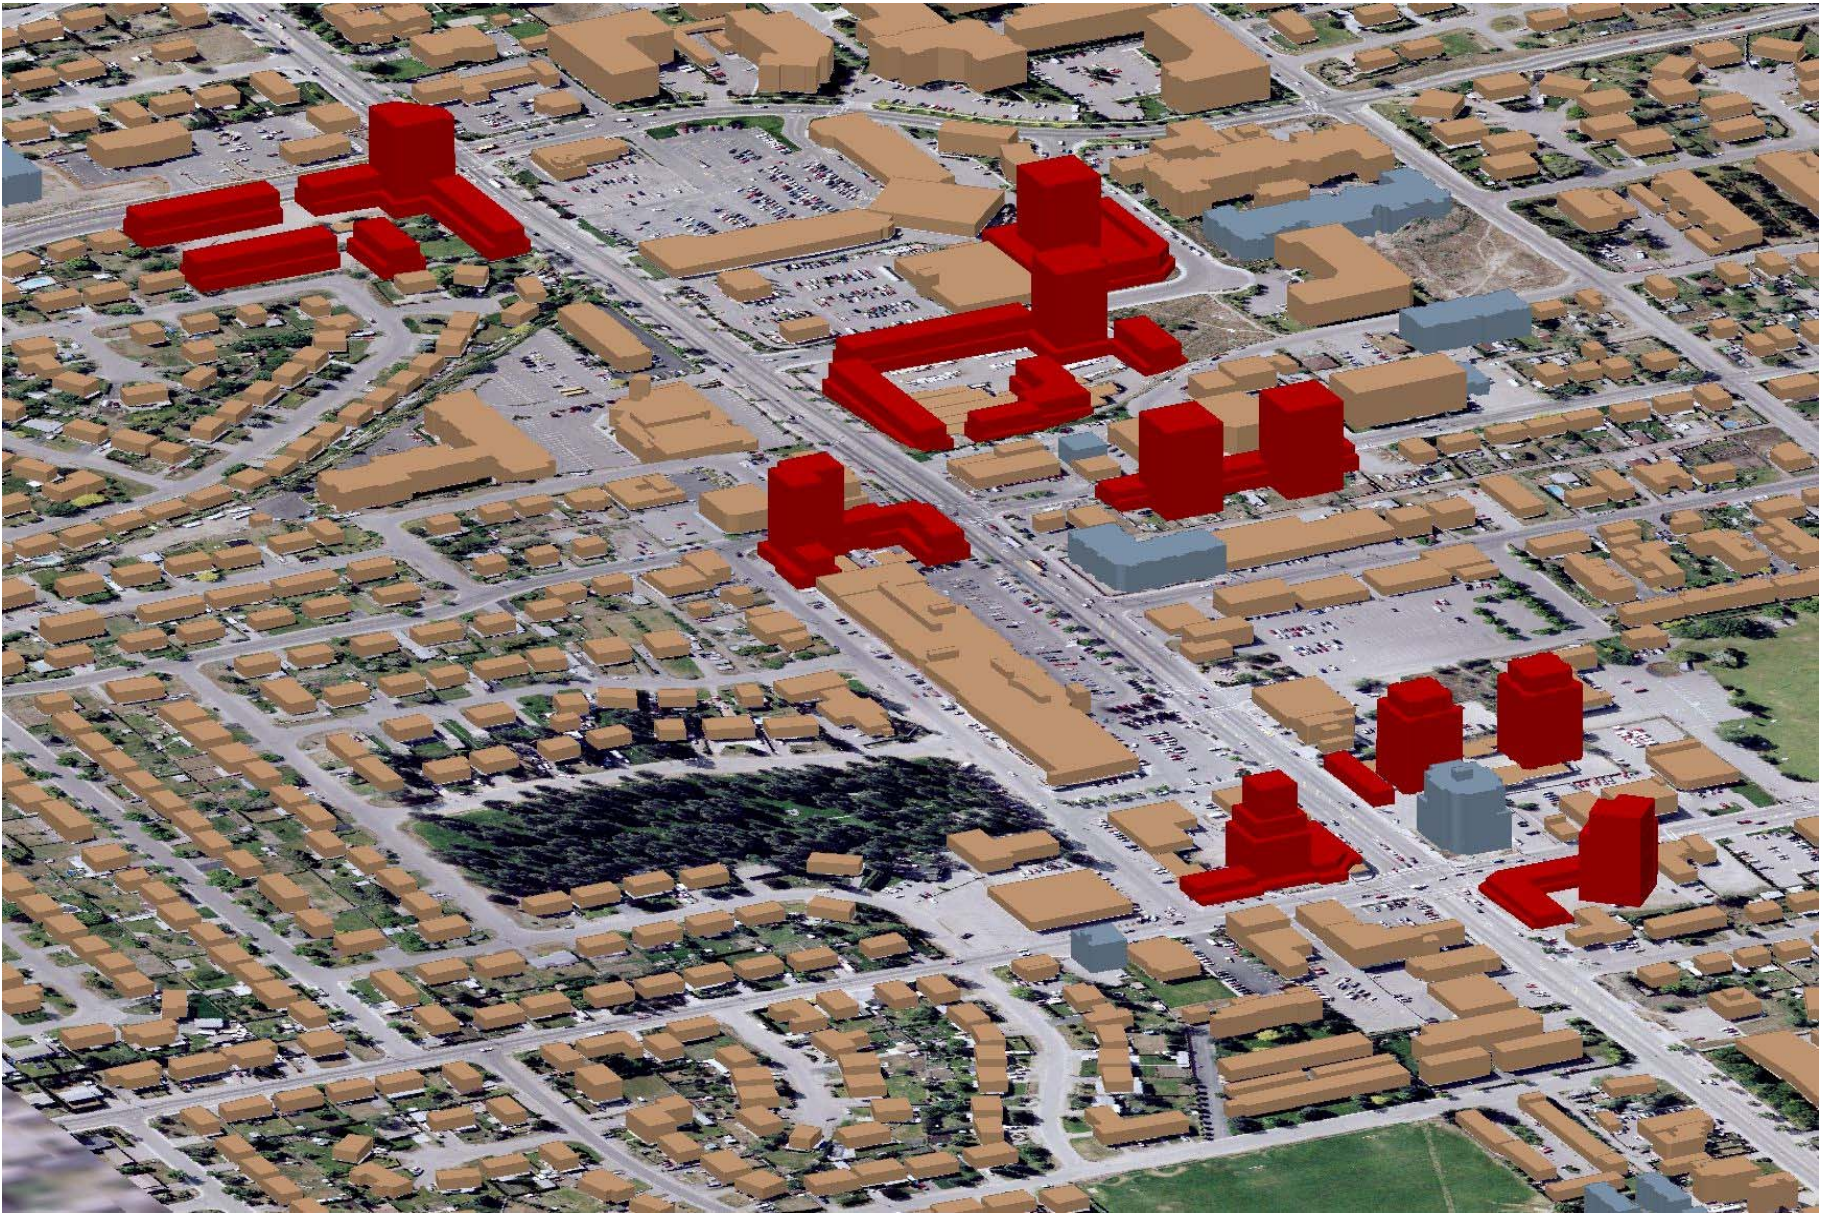

City of Kelowna Rutland 3D Model Demonstration

Presented November 30, 2005
City of Kelowna Fire Hall #1

View of Downtown Rutland from southeast based on applications to date

View of Downtown Rutland from southeast with potential C4 development

View of Downtown Rutland from southeast with potential C7 development

View of Downtown Rutland from west with potential C7 development

View of Downtown Rutland from east with potential C7 development

View of Downtown Rutland from northwest (Ben Lee Park) with potential C7 development

View of Downtown Rutland from west of Willow Park Mall with potential C7 development