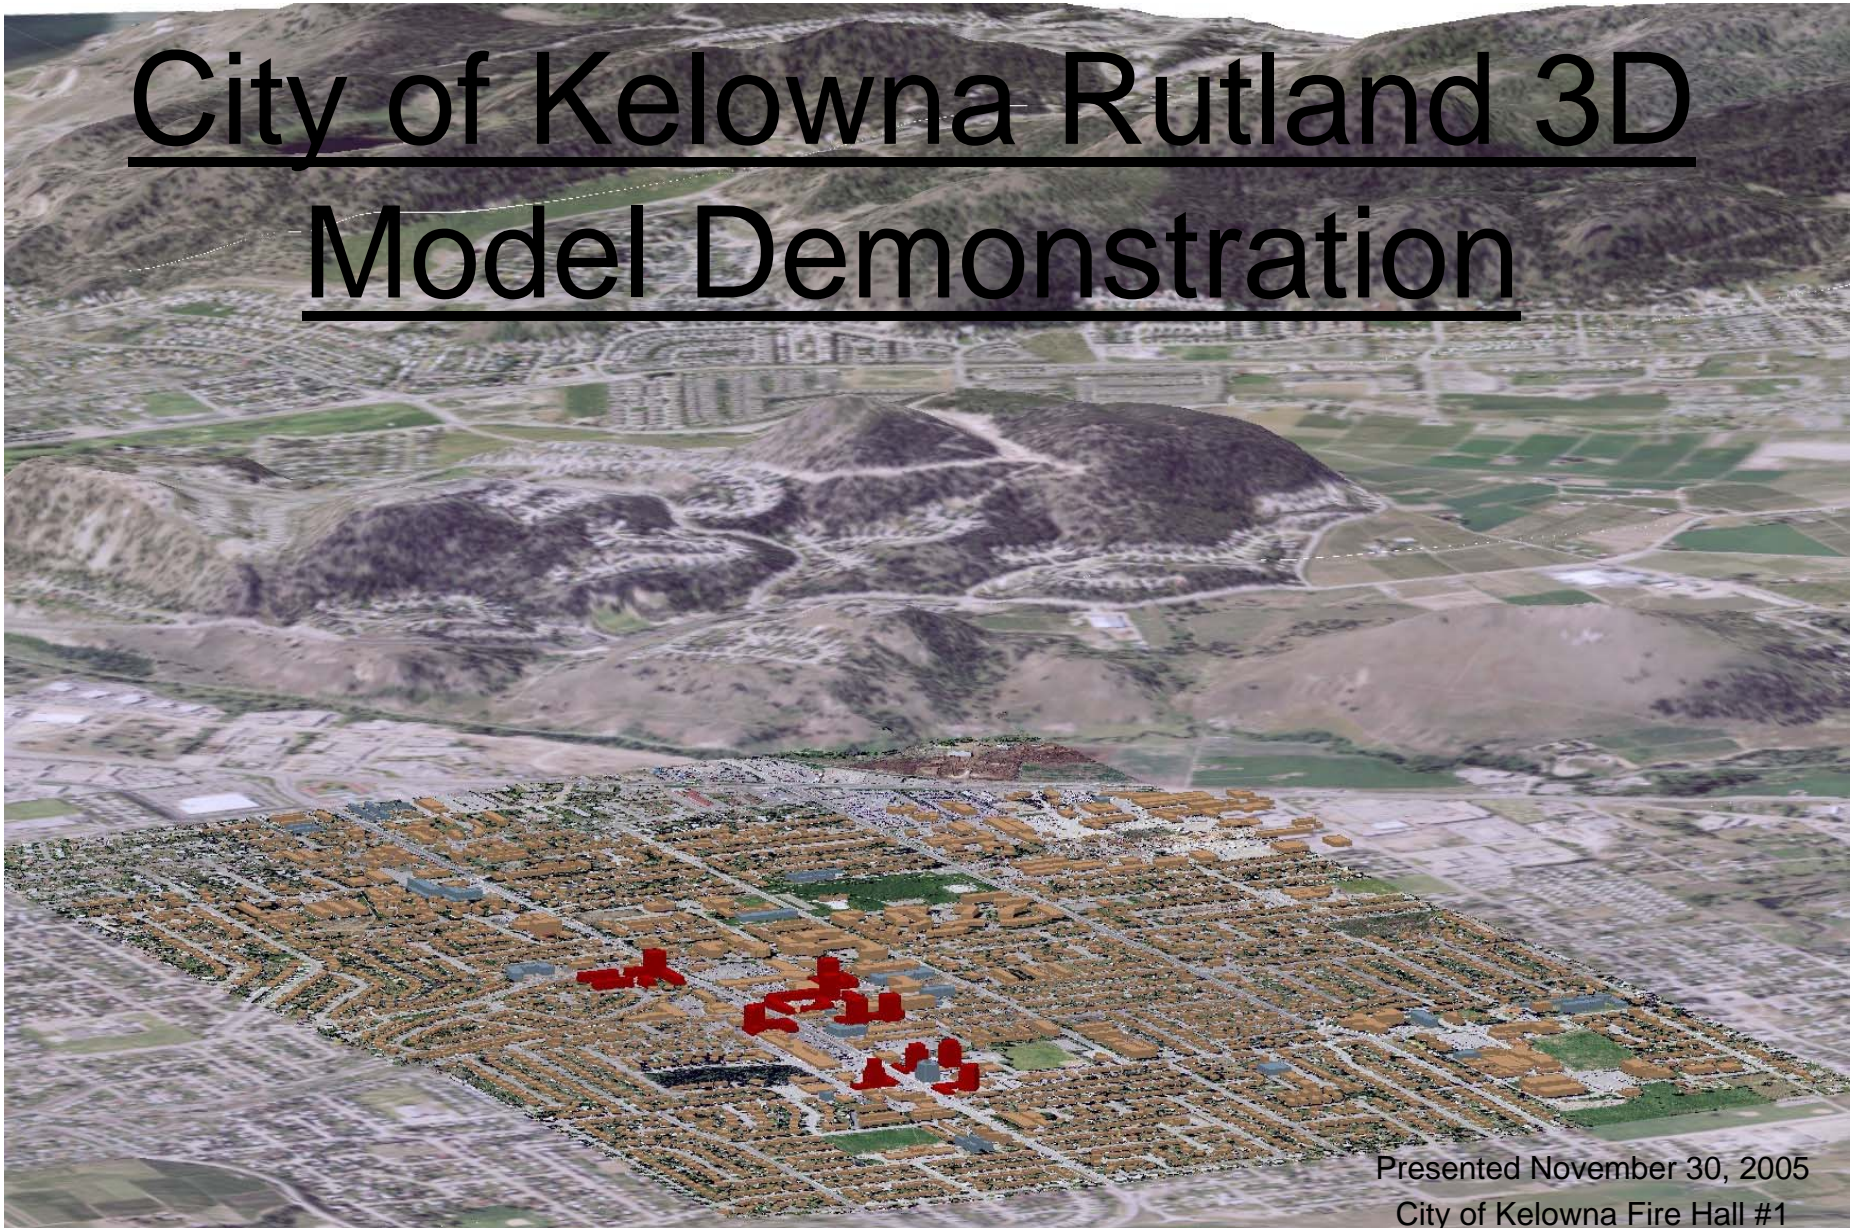

City of Kelowna Rutland 3D Model Demonstration

Presented November 30, 2005
City of Kelowna Fire Hall #1

View of Downtown Rutland from southeast based on applications to date

View of Downtown Rutland from southeast with potential C4 development

View of Downtown Rutland from southeast with potential C7 development

View of Downtown Rutland from west with potential C7 development

View of Downtown Rutland from east with potential C7 development

View of Downtown Rutland from northwest (Ben Lee Park) with potential C7 development

View of Downtown Rutland from west of Willow Park Mall with potential C7 development