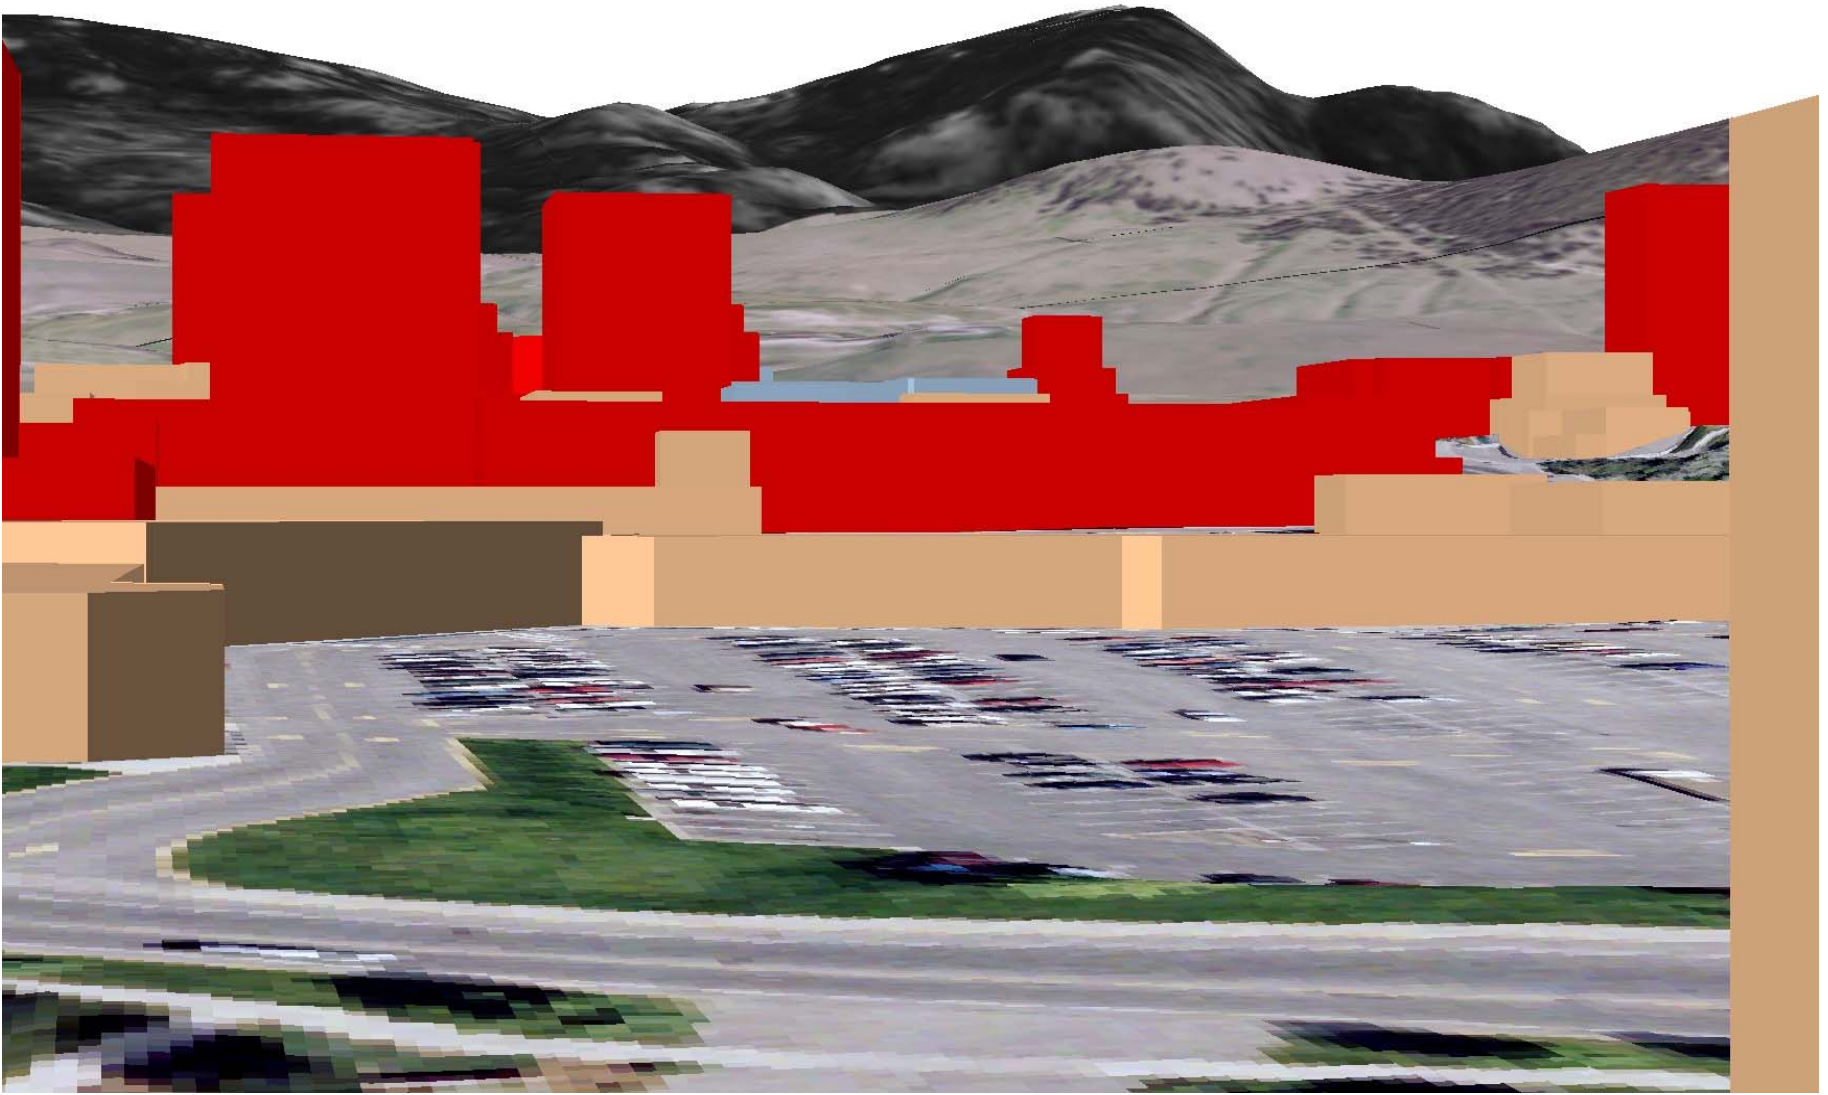

City of Kelowna Rutland 3D Model Demonstration

Presented November 30, 2005
City of Kelowna Fire Hall #1

View of Downtown Rutland from southeast based on applications to date

View of Downtown Rutland from southeast with potential C4 development

View of Downtown Rutland from southeast with potential C7 development

View of Downtown Rutland from west with potential C7 development

View of Downtown Rutland from east with potential C7 development

View of Downtown Rutland from northwest (Ben Lee Park) with potential C7 development

View of Downtown Rutland from west of Willow Park Mall with potential C7 development