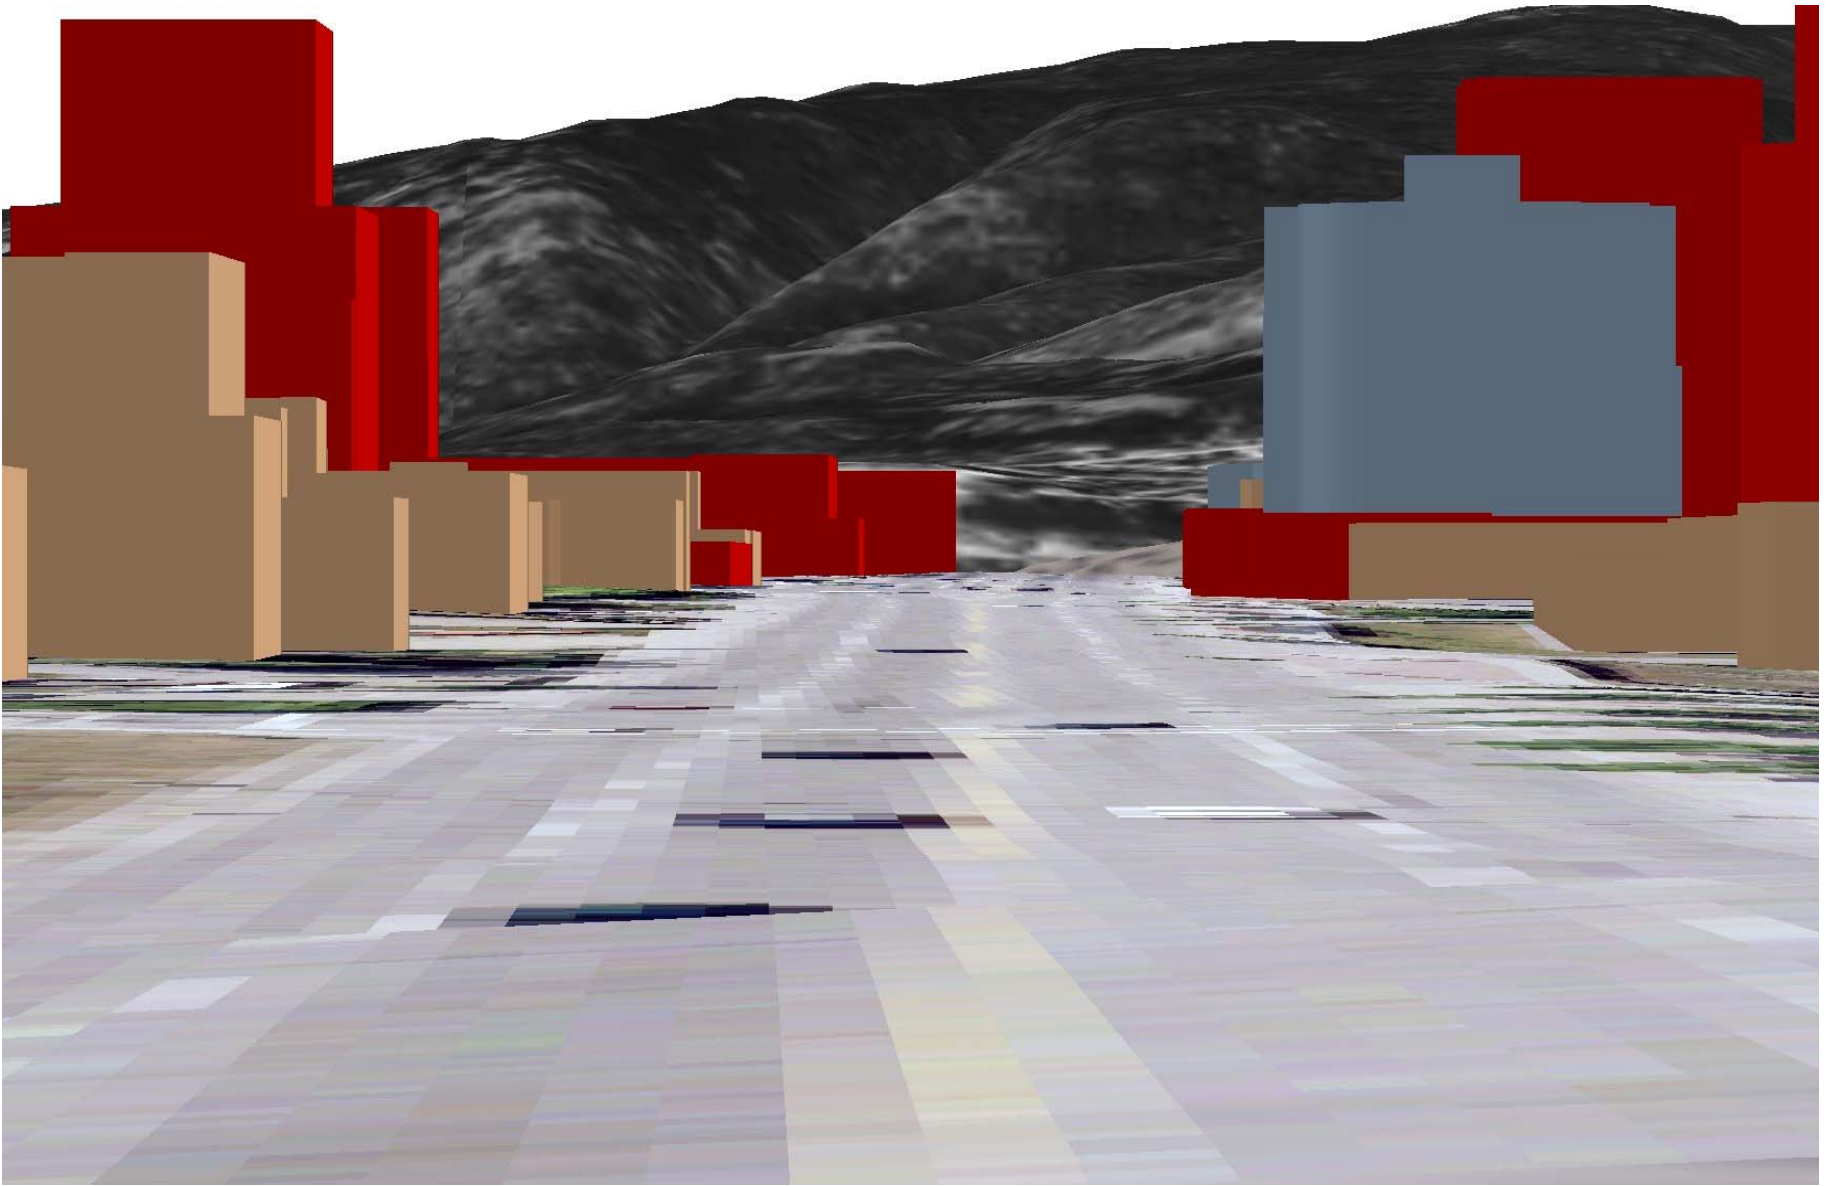

City of Kelowna Rutland 3D Model Demonstration

Presented November 30, 2005
City of Kelowna Fire Hall #1

View of Downtown Rutland from southeast based on applications to date

View of Downtown Rutland from southeast with potential C4 development

View of Downtown Rutland from southeast with potential C7 development

View of Downtown Rutland from west with potential C7 development

View of Downtown Rutland from east with potential C7 development

View of Downtown Rutland from northwest (Ben Lee Park) with potential C7 development

View of Downtown Rutland from west of Willow Park Mall with potential C7 development