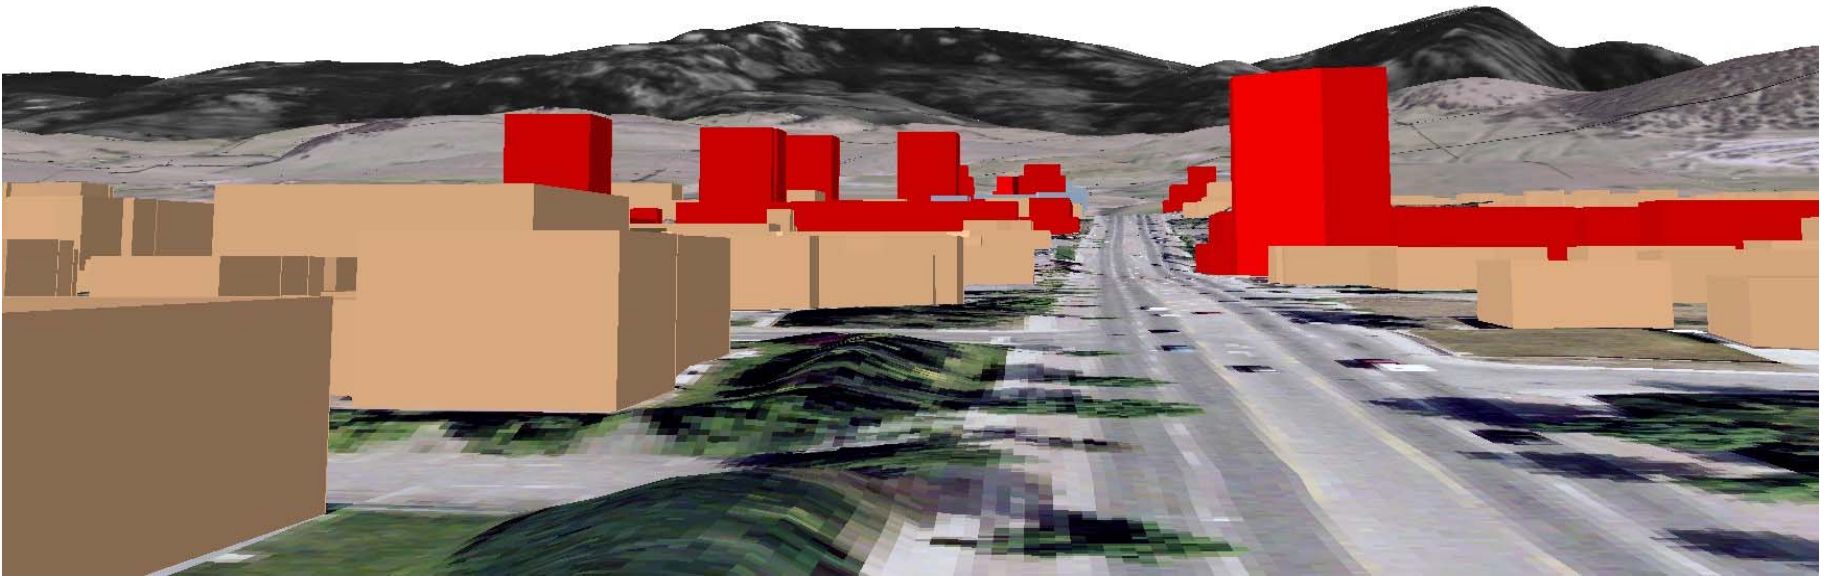

City of Kelowna Rutland 3D Model Demonstration

Presented November 30, 2005
City of Kelowna Fire Hall #1

View of Downtown Rutland from southeast based on applications to date

View of Downtown Rutland from southeast with potential C4 development

View of Downtown Rutland from southeast with potential C7 development

View of Downtown Rutland from west with potential C7 development

View of Downtown Rutland from east with potential C7 development

View of Downtown Rutland from northwest (Ben Lee Park) with potential C7 development

View of Downtown Rutland from west of Willow Park Mall with potential C7 development