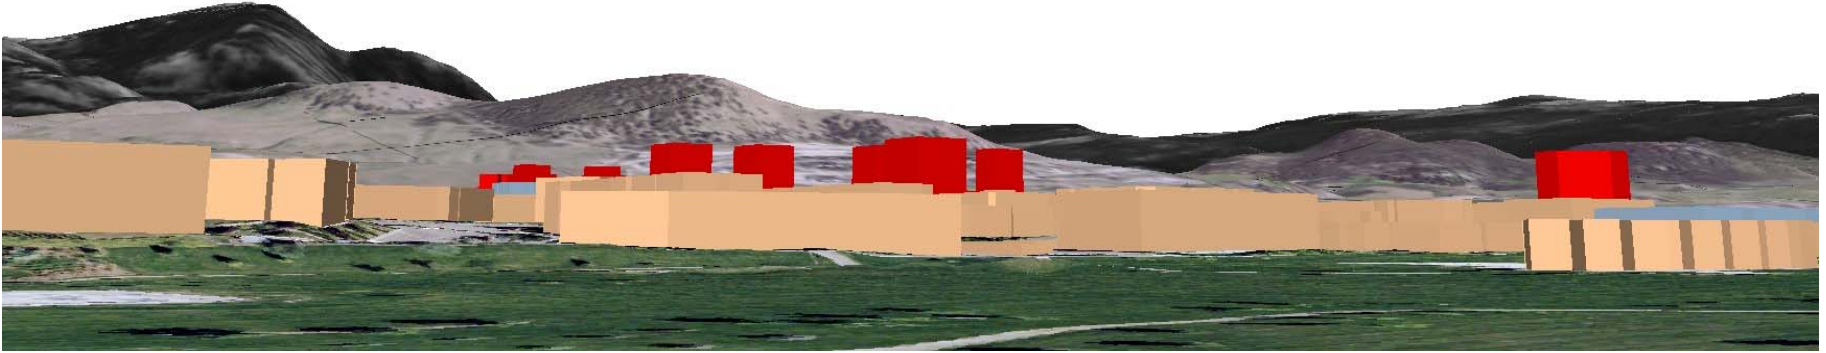

City of Kelowna Rutland 3D Model Demonstration

Presented November 30, 2005
City of Kelowna Fire Hall #1

View of Downtown Rutland from southeast based on applications to date

View of Downtown Rutland from southeast with potential C4 development

View of Downtown Rutland from southeast with potential C7 development

View of Downtown Rutland from west with potential C7 development

View of Downtown Rutland from east with potential C7 development

View of Downtown Rutland from northwest (Ben Lee Park) with potential C7 development

View of Downtown Rutland from west of Willow Park Mall with potential C7 development